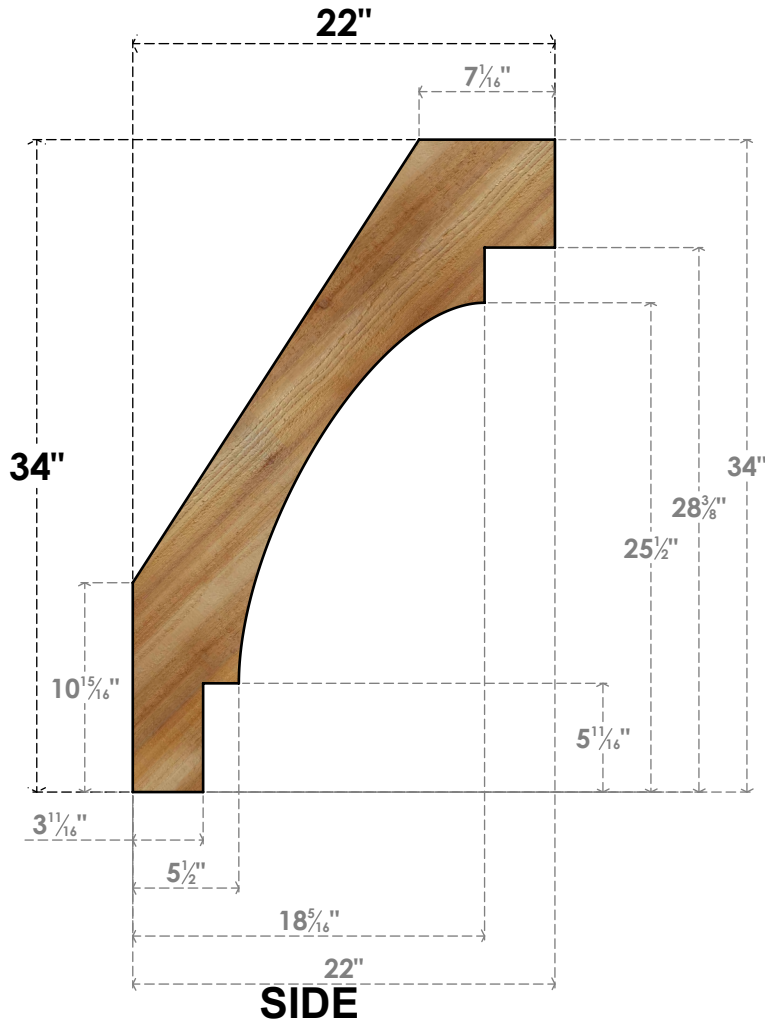

BRC06X22X34MRC00RWR

6"W X 22"D X 34"H MERCED ROUGH SAWN BRACE, WESTERN RED CEDAR

EKENA MILLWORK
 2300 WEST MAIN ST.
 CLARKSVILLE, TX 75426
 TOLL FREE: 866-607-0453
 WWW.EKENAMILLWORK.COM

NOTES

1. INSTALLATION TO BE COMPLETED IN ACCORDANCE WITH MANUFACTURER'S SPECIFICATIONS.
2. DRAWING MAY NOT BE TO SCALE
3. THIS DRAWING IS INTENDED FOR DESIGN AND PLANNING PURPOSES ONLY.
4. ALL INFORMATION CONTAINED HEREIN WAS CURRENT AT THE TIME OF DEVELOPMENT BUT MUST BE REVIEWED AND APPROVED BY THE PRODUCT MANUFACTURER TO BE CONSIDERED ACCURATE.
5. PRODUCTS ARE NOT KILN DRIED. THIS ITEM IS UNIQUE AND WILL CONTAIN THE NATURAL VARIATIONS THAT THE WOOD SPECIES OFFERS. THIS MAY RESULT IN VARIATIONS UP TO 1/4"