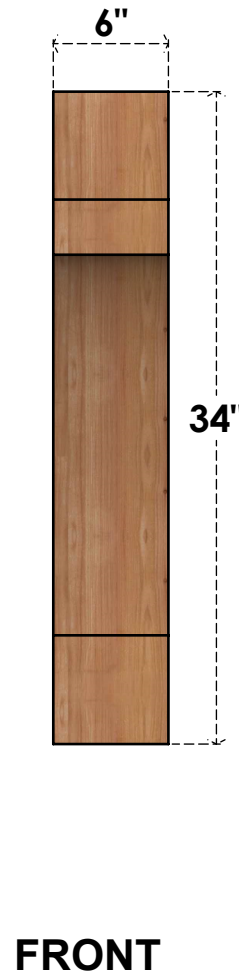

BRC06X22X34MRC00RWR

6"W X 22"D X 34"H MERCED ROUGH SAWN BRACE, WESTERN RED CEDAR

EKENA MILLWORK
 2300 WEST MAIN ST.
 CLARKSVILLE, TX 75426
 TOLL FREE: 866-607-0453
 WWW.EKENAMILLWORK.COM

NOTES

1. INSTALLATION TO BE COMPLETED IN ACCORDANCE WITH MANUFACTURER'S SPECIFICATIONS.
2. DRAWING MAY NOT BE TO SCALE
3. THIS DRAWING IS INTENDED FOR DESIGN AND PLANNING PURPOSES ONLY.
4. ALL INFORMATION CONTAINED HEREIN WAS CURRENT AT THE TIME OF DEVELOPMENT BUT MUST BE REVIEWED AND APPROVED BY THE PRODUCT MANUFACTURER TO BE CONSIDERED ACCURATE.
5. PRODUCTS ARE NOT KILN DRIED. THIS ITEM IS UNIQUE AND WILL CONTAIN THE NATURAL VARIATIONS THAT THE WOOD SPECIES OFFERS. THIS MAY RESULT IN VARIATIONS UP TO 1/4"